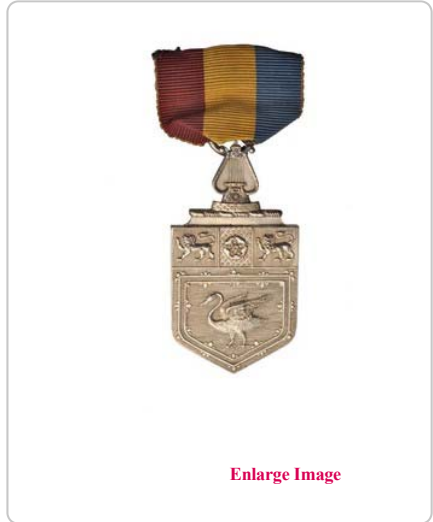

Commemorative medal

This medal was struck by the Musicians' Company to commemorate the performance of Thomas Campion's masque 'The Golden Tree' at the Guildhall School of Music on the 29 June 1905. Campion's masque was first performed in 1613 and was revived by Master C.T.D. Crews at the School. The medal features the arms of the Musicians' Company and a lyre forming the base of the ribbon loop.

The medal was presented to the Guildhall Museum in 1917 by Sir Homewood Crawford, who was the City of London Solicitor from 1885 to 1924. Crawford held a number of elected positions including the office of Master in both the Musicians' and Fan Makers' Companies and President of the trade union the National Association of Local Government Officers.

Number of items: 1

Measurements: L 75 mm; W 30 mm

Materials: silver

Status: permanent collection

[Enlarge Image](#)